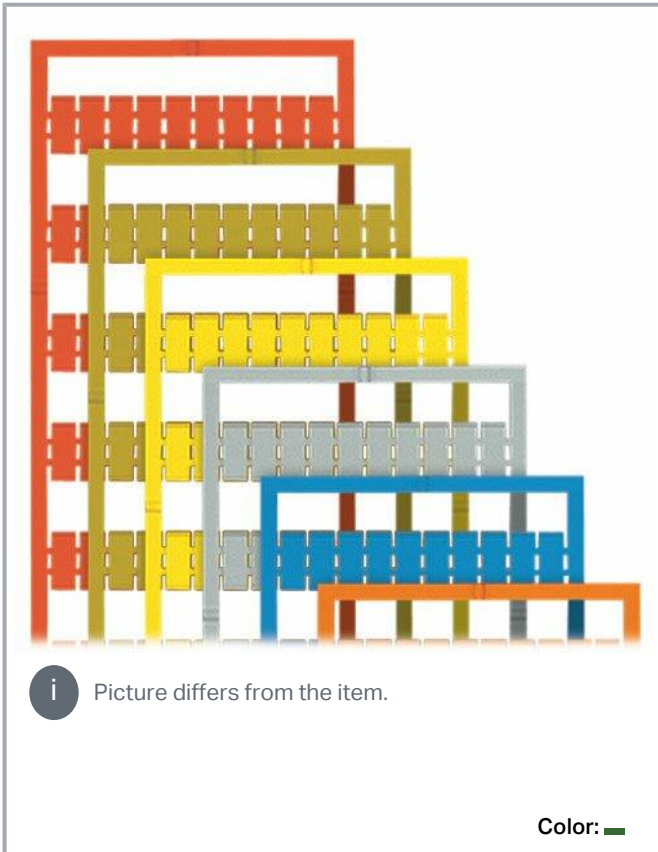

## Data sheet | Item number: 793-578/000-023

WMB marking card; as card; MARKED; PE (100x); not stretchable; Horizontal marking; snap-on type; green

[www.wago.com/793-578/000-023](http://www.wago.com/793-578/000-023)

### Data

#### Technical data

Marking	PE
Marking (number)	100
Marking direction	Horizontal marking
Marking color	black
Marking type	Symbol
Representation of the imprint	same symbols per strip
Pre-assembly	10 strips with 10 markers per card