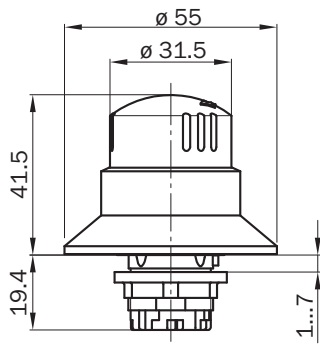

ETIM 5.0	EC002034
ETIM 6.0	EC002034
ETIM 7.0	EC002034
UNSPSC 16.0901	39121545

Dimensional drawing (Dimensions in mm (inch))