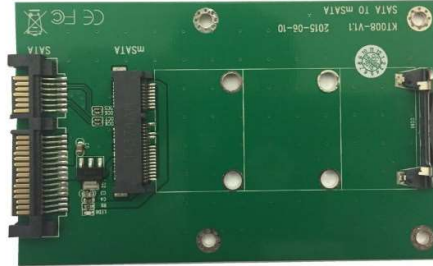

# U-Reach mSATA to SATA Adapter Card

Spec	Details
<b>Model</b>	TB1527
<b>Connections</b>	mSATA Female to 7+15 pin SATA Male
<b>Contents</b>	Adapter, 2 screws, 2 screw mounts
<b>Note</b>	Screw mounts require solder or similar for mounting